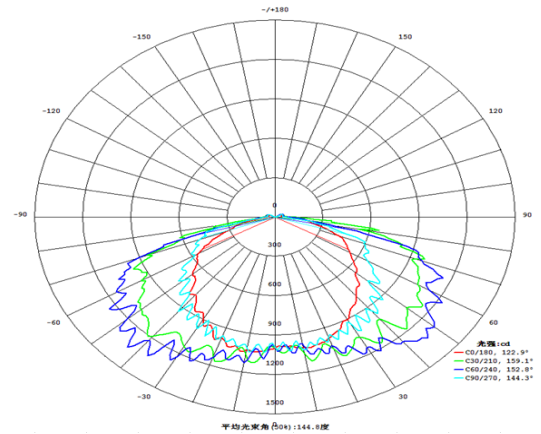

## Wall Pack light 50W/75W

Model Number	WP07-50W	WP07-75W
Wattage	50W	75W
Lumen Output	5000lm	7500lm
Input Voltage Range	100-277Vac 50/60Hz	
Operating Temp.	-25°C---50°C	
Power factor	0.95	
Beam Angle	140 Degree	
CRI	Ra>70	
CCT.	2700K,4000K,5000K,5700K	
IP Rating	IP65	
IK Rating	IK07	
L70 life span	> 50000Hrs	
Housing Material	Aluminum	
Lens	Plastic	
Fixture Dimension	225*225*100mm	
Fixture Weight	Surface mounting with J-BOX	
Installation		