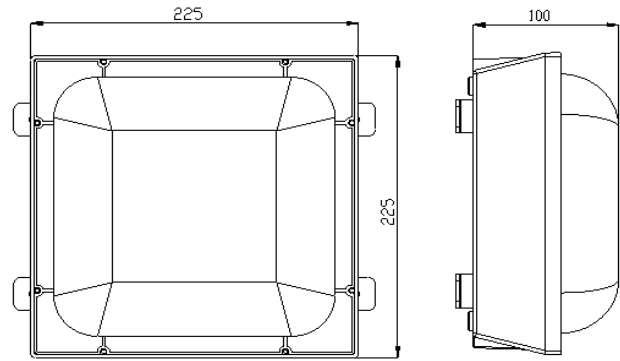

# Specifications- LED wall pack light

## Wall Pack light 50W/75W

Model Number	WP07-50W	WP07-75W
Wattage	50W	75W
Lumen Output	5000lm	7500lm
Input Voltage Range	100-277Vac 50/60Hz	
Operating Temp.	-25°C---50°C	
Power factor	0.95	
Beam Angle	140 Degree	
CRI	Ra>70	
CCT.	2700K,4000K,5000K,5700K	
IP Rating	IP65	
IK Rating	IK07	
L70 life span	> 50000Hrs	
Housing Material	Aluminum	
Lens	Plastic	
Fixture Dimension	225*225*100mm	
Fixture Weight	Surface mounting with J-BOX	
Installation		

### Packaging

	Piece/Carto	Carton size	Gross weight
WP07-50W	1		
WP07-75W	1		